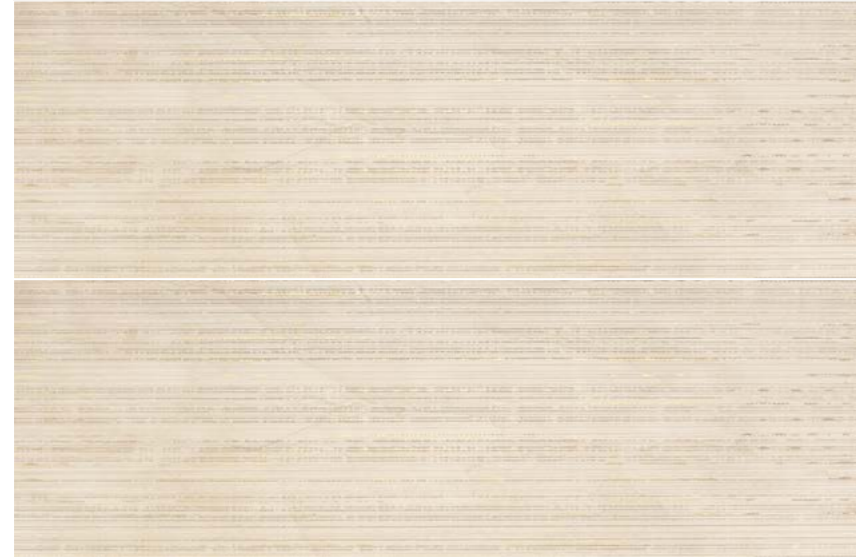

Cremabella

Ceramic Wall

10mm **11.8"x35.4"**
30x90 cm

Organza

11.8"x35.4"
187588N

Technical Specifications

CHARACTERISTICS	STANDARD	DECLARED ASTM
Dimensions	ISO 10545-2	± 0.5%
Water Absorption	ISO 10545-3	E>10%
Chemical Resistance	ISO 10545-13	GLB
Flatness	ISO 10545-2	± 0.5%
Crazing Resistance	ISO 10545-11	Accomplish
Resistance to Stains	ISO 10545-14	5